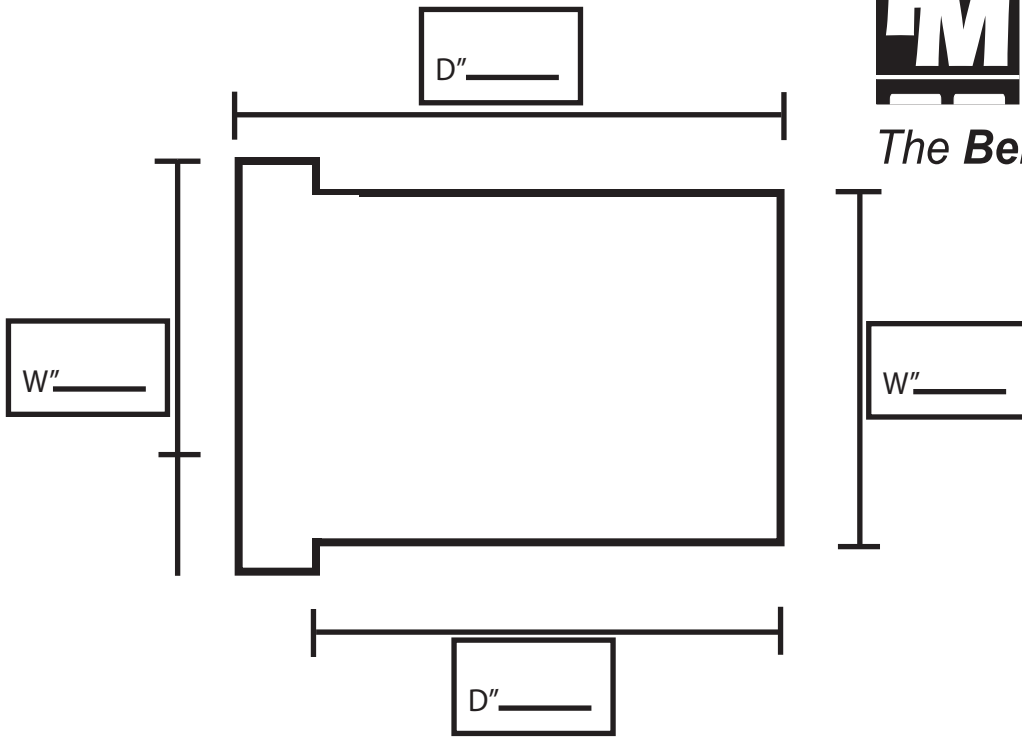

DIMENSIONAL DIAGRAM FOR
SERVERS

TOP VIEW

SIDE VIEW

Manufacturer:
Model#:
Weight:
Date:

H'' = HEIGHT
W'' = WIDTH
D'' = DEPTH

Please fax information back to Freight Mate @ (210) 662-6437 or call toll free @ 800-568-5799